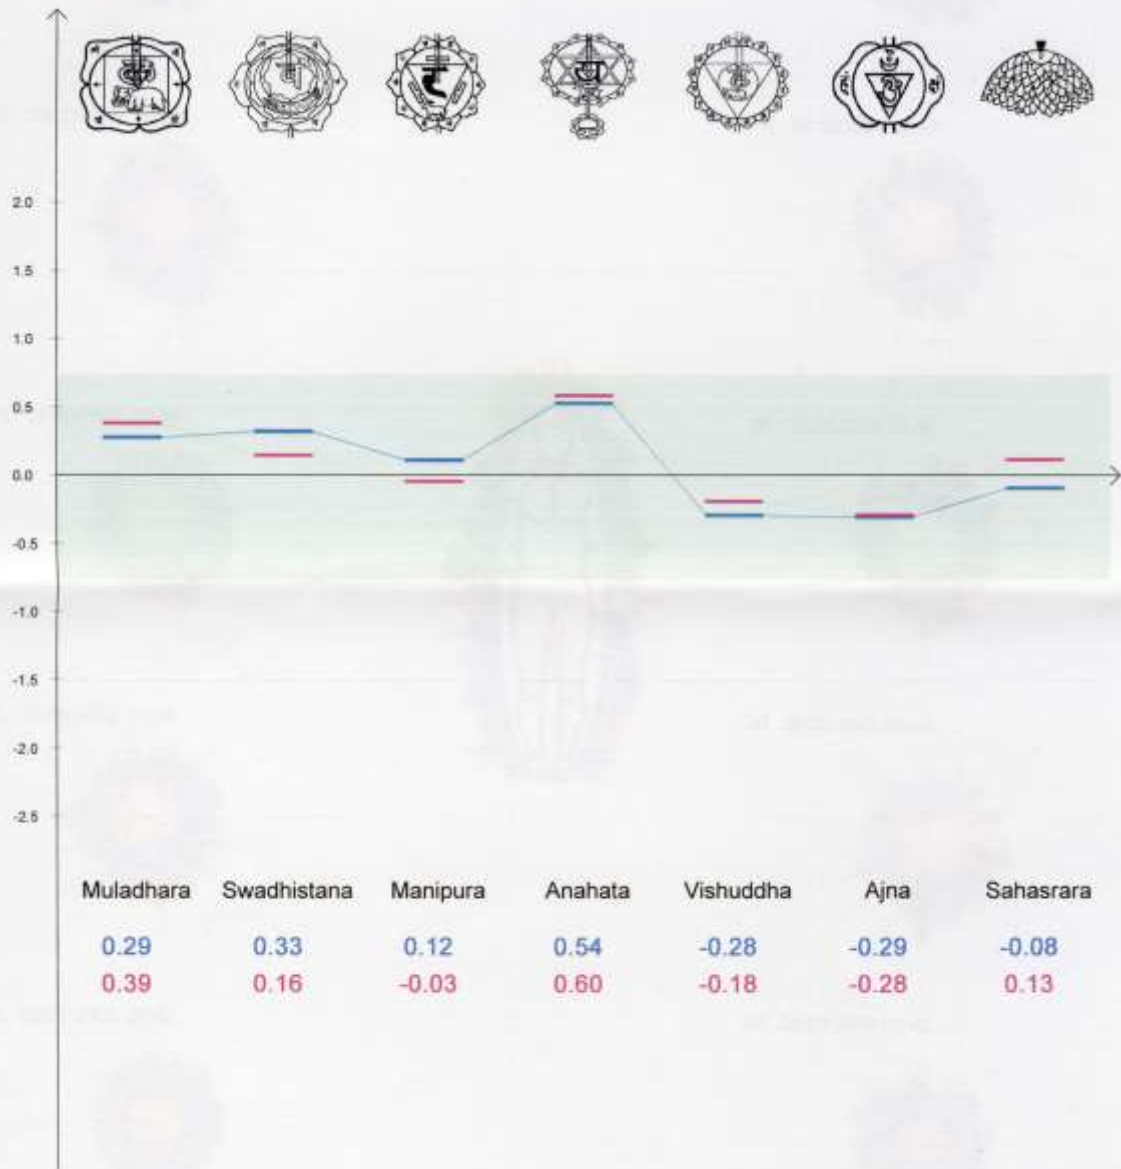

Primerjava čaker pred in po kristalnem bioenergijskem krožniku

● Janez 4 ● Janez 42