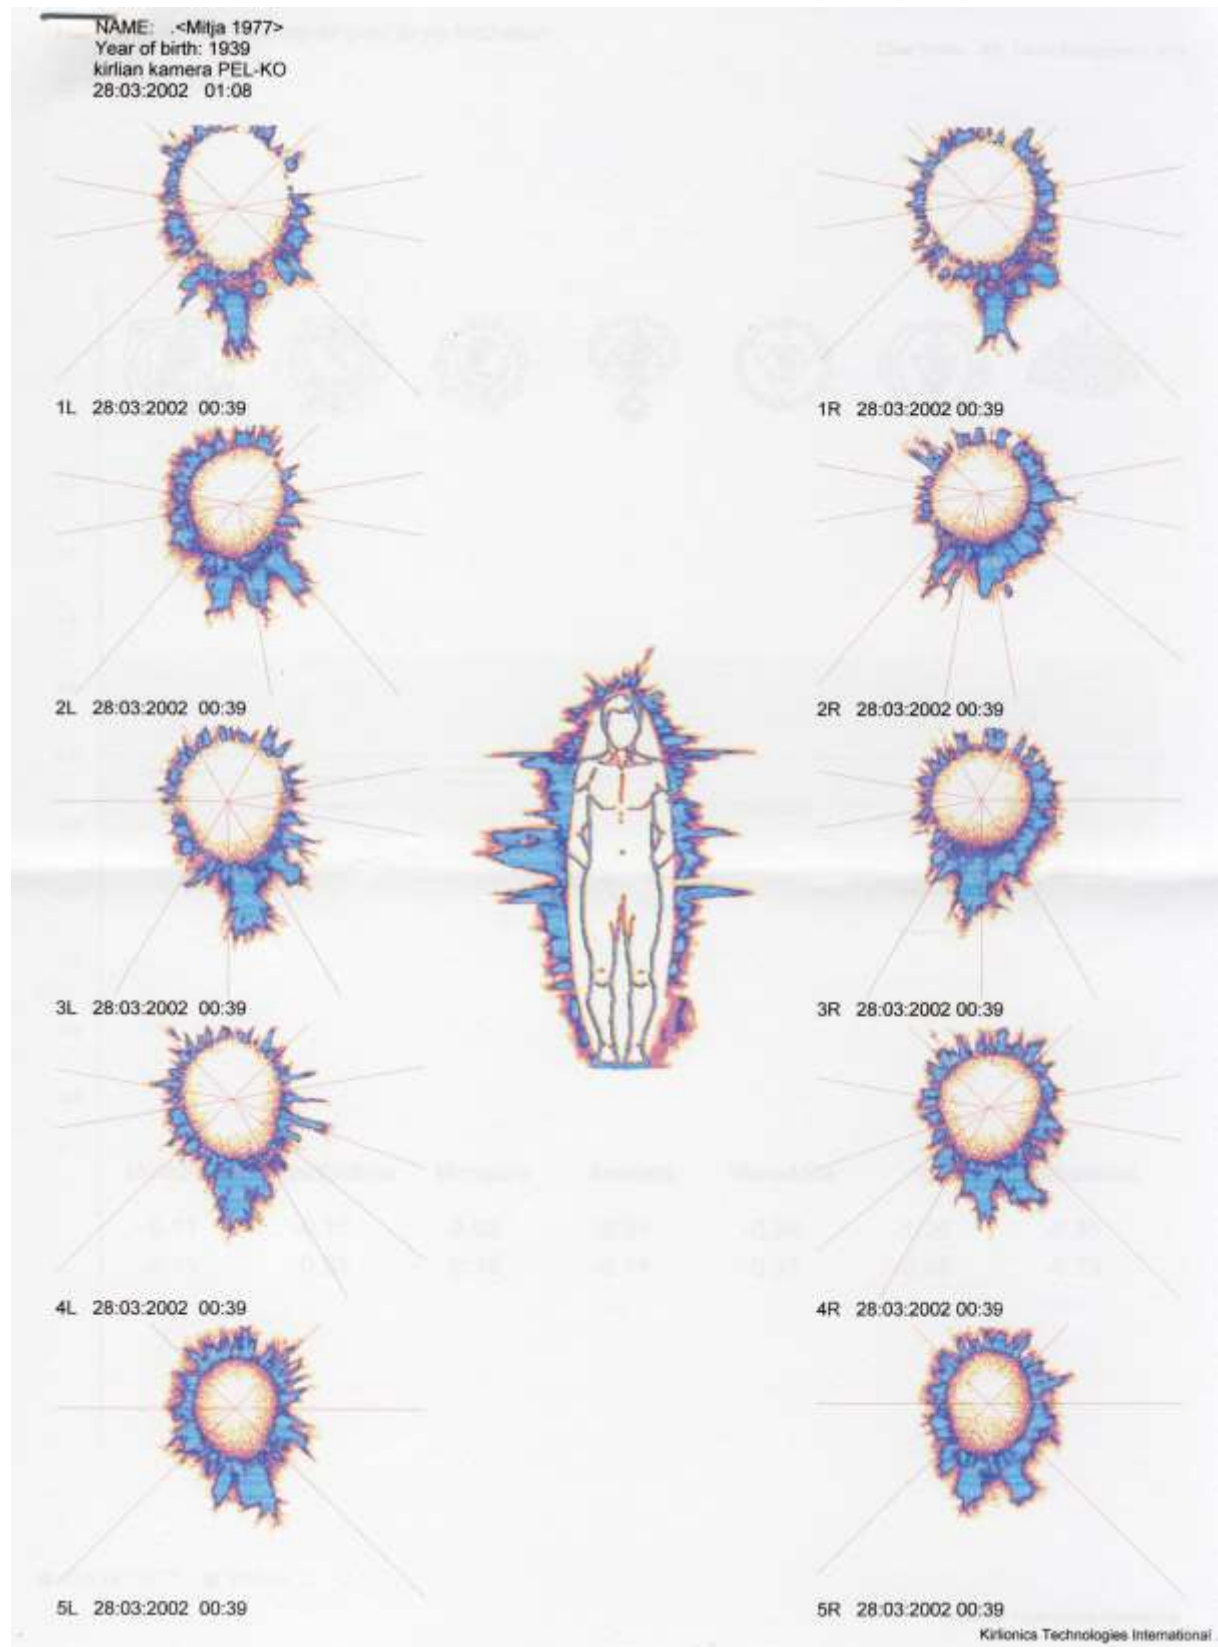

Oseba: MITJA